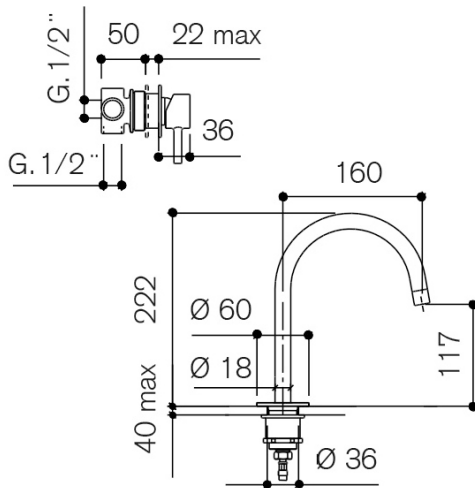

TRENTA9

313114S/F

Wall mounted basin mixer with deck mounted
222 mm swivel spout \varnothing 18 mm with waste

	Chrome	313114S/F
	Matt Black	B313114S/F
	Matt White	W313114S/F
	Brushed Nickel	S313114S/F
	Brushed Gold	H313114S/F
	Brushed Rose Gold	R313114S/F

COMPONENTS

Wall mounted mixer

Chrome	312032/49B
Matt Black	B312032/49B
Matt White	W312032/49B
Brushed Nickel	S312032/49B
Brushed Gold	H312032/49B
Brushed Rose Gold	R312032/49B

222 mm deck mounted basin swivel spout \varnothing 18 mm

Chrome	113137/29B
Matt Black	B113137/29B
Matt White	W113137/29B
Brushed Nickel	S113137/29B
Brushed Gold	H113137/29B
Brushed Rose Gold	R113137/29B

36 system

Bocca girevole/Swivel spout