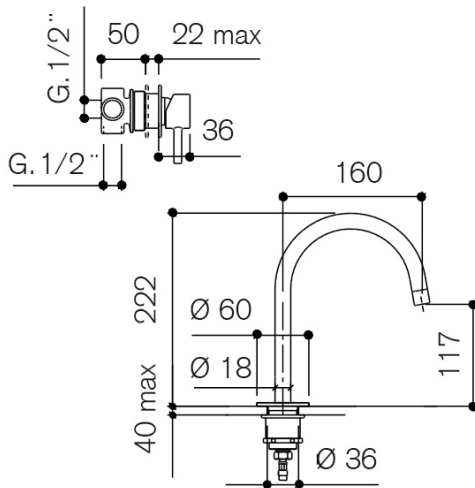

TRENTA9

313114S/F

Wall mounted basin mixer with deck mounted
222 mm swivel spout \varnothing 18 mm with waste

	Chrome	313114S/F
	Matt Black	B313114S/F
	Matt White	W313114S/F
	Brushed Nickel	S313114S/F
	Brushed Gold	H313114S/F
	Brushed Rose Gold	R313114S/F

COMPONENTS

Wall mounted mixer

Chrome	312032/49B
Matt Black	B312032/49B
Matt White	W312032/49B
Brushed Nickel	S312032/49B
Brushed Gold	H312032/49B
Brushed Rose Gold	R312032/49B

222 mm deck mounted basin swivel spout \varnothing 18 mm

Chrome	113137/29B
Matt Black	B113137/29B
Matt White	W113137/29B
Brushed Nickel	S113137/29B
Brushed Gold	H113137/29B
Brushed Rose Gold	R113137/29B

36^osystem

Bocca girevole/Swivel spout