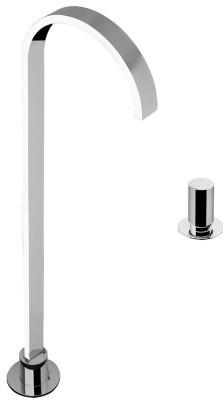

ARCO

113036/F

Deck mounted basin mixer with 1.182 mm floor mounted spout with waste

	Chrome	113036/F
	Matt Black	B113036/F
	Brushed Nickel	S113036/F
	Polished Gold	G113036/F
	Crude	K113036/F

COMPONENTS

Deck mounted mixer

Chrome	113000/19C
Matt Black	B113000/19C
Brushed Nickel	S113000/19C
Polished Gold	G113000/19C
Crude	K113000/19C

Floor mounted 1.182 mm basin spout

Chrome	113016/29C
Matt Black	B113016/29C
Brushed Nickel	S113016/29C
Polished Gold	G113016/29C
Crude	K113016/29C