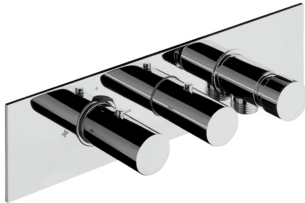

SHOWERS

122328

Concealed thermostatic shower mixer with diverter to use with slider rail

	Chrome	122328
	Matt Black	B122328
	Brushed Nickel	S122328
	Polished Gold	G122328
	Brushed Gold	H122328

COMPONENTS

Thermostatic shower mixer - concealed part

Chrome	122324/19C
Matt Black	B122324/19C
Brushed Nickel	S122324/19C
Polished Gold	G122324/19C
Brushed Gold	H122324/19C

Finish set including plate

Chrome	122328E
Matt Black	B122328E
Brushed Nickel	S122328E
Polished Gold	G122328E
Brushed Gold	H122328E