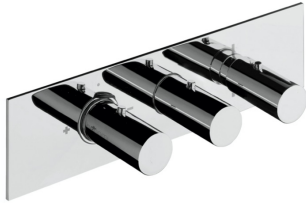

## 122323

**Concealed thermostatic shower mixer with 2/3 way diverter**

	Chrome	122323
	Matt Black	B122323
	Brushed Nickel	S122323
	Polished Gold	G122323
	Brushed Gold	H122323

#### Thermostatic shower mixer - concealed part

Chrome	122323/19C
Matt Black	B122323/19C
Brushed Nickel	S122323/19C
Polished Gold	G122323/19C
Brushed Gold	H122323/19C