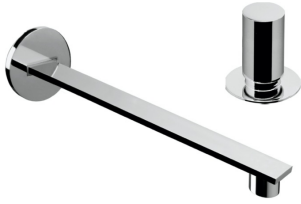

ELLE

113040

Deck mounted basin mixer with 212 mm wall mounted spout

● Chrome

113040

COMPONENTS

Deck mounted mixer

Chrome

113000/19C

Wall mounted 212 mm basin spout

Chrome

113021