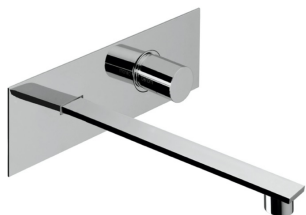

## 113003

Wall mounted basin mixer with 212 mm spout and plate

● Chrome

113003

### COMPONENTS

**Wall mounted basin mixer - concealed part**

Chrome

113003/19C

**Finish set including 212 mm spout and plate**

Chrome

113003E