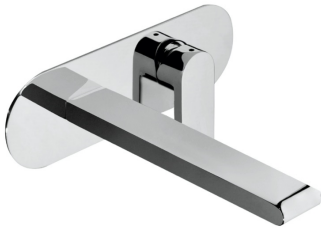

# BONNY

## 343162

Wall mounted basin mixer with plate

- Chrome 343162
- Matt White W343162

### COMPONENTS

**Wall mounted basin mixer - concealed part**

- Chrome 343162/19C
- Matt White W343162/19C

**Finish set including spout and plate**

- Chrome 343162E
- Matt White W343162E