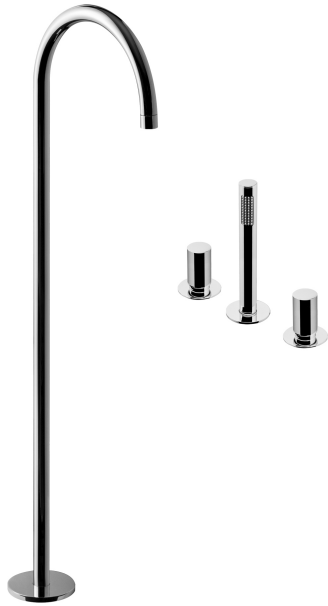

ZERO

112421

3 hole deck mounted bath/shower mixer with diverter, hand shower and 872 mm floor mounted spout

● Chrome	112421
● Matt Black	B112421
○ Matt White	W112421
● Brushed Nickel	S112421
● Brushed Gold	H112421
● Brushed Rose Gold	R112421

COMPONENTS

Deck mounted mixer

Chrome	112300/19C
Matt Black	B112300/19C
Matt White	W112300/19C
Brushed Nickel	S112300/19C
Brushed Gold	H112300/19C
Brushed Rose Gold	R112300/19C

Deck mounted bath 2 way diverter

Chrome	112300/229C
Matt Black	B112300/229C
Matt White	W112300/229C
Brushed Nickel	S112300/229C
Brushed Gold	H112300/229C
Brushed Rose Gold	R112300/229C

Deck mounted hand shower kit

Chrome	112300/189B
Matt Black	B112300/189B
Matt White	W112300/189B
Brushed Nickel	S112300/189B
Brushed Gold	H112300/189B
Brushed Rose Gold	R112300/189B

Floor mounted 872 mm bath spout

Chrome	112421/29C
Matt Black	B112421/29C
Matt White	W112421/29C
Brushed Nickel	S112421/29C
Brushed Gold	H112421/29C
Brushed Rose Gold	R112421/29C