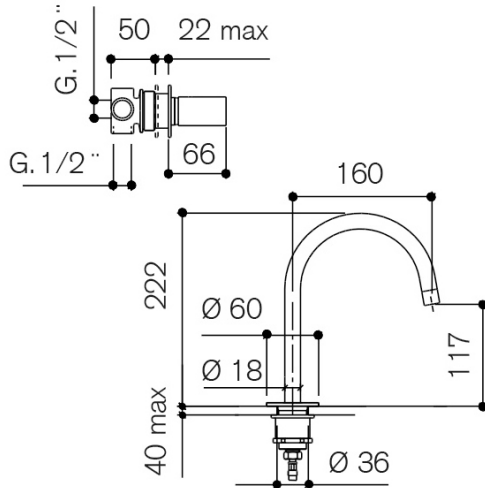

ZERO

113114S/F

Wall mounted basin mixer with deck mounted
222 mm swivel spout \varnothing 18 mm with waste

	Chrome	113114S/F
	Matt Black	B113114S/F
	Matt White	W113114S/F
	Brushed Nickel	S113114S/F
	Brushed Gold	H113114S/F
	Brushed Rose Gold	R113114S/F

COMPONENTS

Wall mounted mixer

Chrome	112032/49B
Matt Black	B112032/49B
Matt White	W112032/49B
Brushed Nickel	S112032/49B
Brushed Gold	H112032/49B
Brushed Rose Gold	R112032/49B

222 mm deck mounted basin swivel spout \varnothing 18 mm

Chrome	113137/29B
Matt Black	B113137/29B
Matt White	W113137/29B
Brushed Nickel	S113137/29B
Brushed Gold	H113137/29B
Brushed Rose Gold	R113137/29B

36^osystem
ON OFF

Bocca girevole/Swivel spout